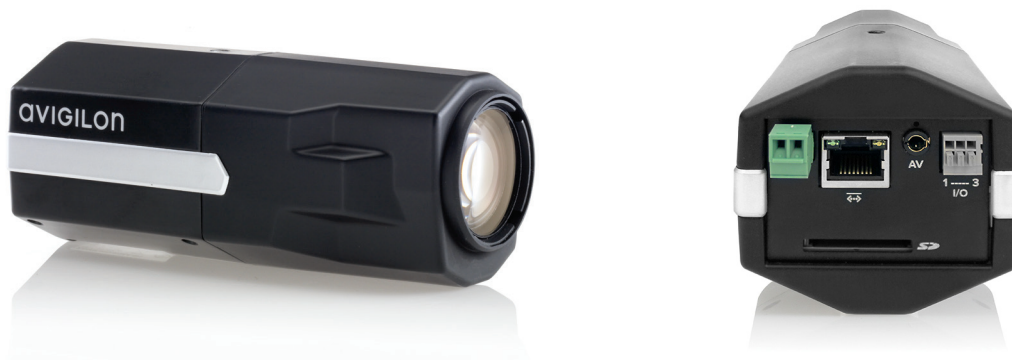

Day/Night H.264 HD Camera

AVIGILON

H.264 HD CAMERA

Avigilon's end-to-end surveillance solutions deliver image detail no other system can match. Avigilon™ Control Center software, featuring High Definition Stream Management (HDSM)™ technology combined with our broad range of megapixel cameras (from 1 MP to 29 MP) provide unprecedented clarity—while effectively managing storage and bandwidth requirements. Our components are scalable and can work together in an end-to-end system, or can be customized to create your own powerful and cost-effective solution.

The innovative H.264 HD camera is just one way Avigilon can help provide the very best monitoring and protection.

The H.264 HD camera features an integrated lens for remote focus and zoom control, and is ONVIF compliant for no-hassle integration. It operates on Avigilon's H3 platform, providing this model with improved low light performance with wide dynamic range support and enhanced HDSM™ software features. P-Iris control also allows the camera to automatically set its iris position to maximize image quality in all lighting conditions. Onboard storage capabilities let you manage storage directly on the camera using a standard SD memory card. This camera is extremely versatile and can work in almost any location, including banks, schools, retail outlets, municipal grounds and buildings, hotels, bars and restaurants.

KEY FEATURES

Progressive scan CMOS sensor
Unsurpassed image quality
Available with 3-9 mm F1.2, 9 - 22 mm F1.6, or 4.7-84.6mm F1.6 P-Iris lens with remote focus and zoom
Up to 30 images per second
Wide Dynamic Range
SD card slot for onboard storage support
H.264 and Motion JPEG compression
ONVIF API Compliance with version 1.02, 2.00 and Profile S
Automatic exposure control and iris control
Automatic removable IR cut filter for IR sensitivity at night
Power over Ethernet, 24 VAC or 12 VDC power input
Analog Video Output