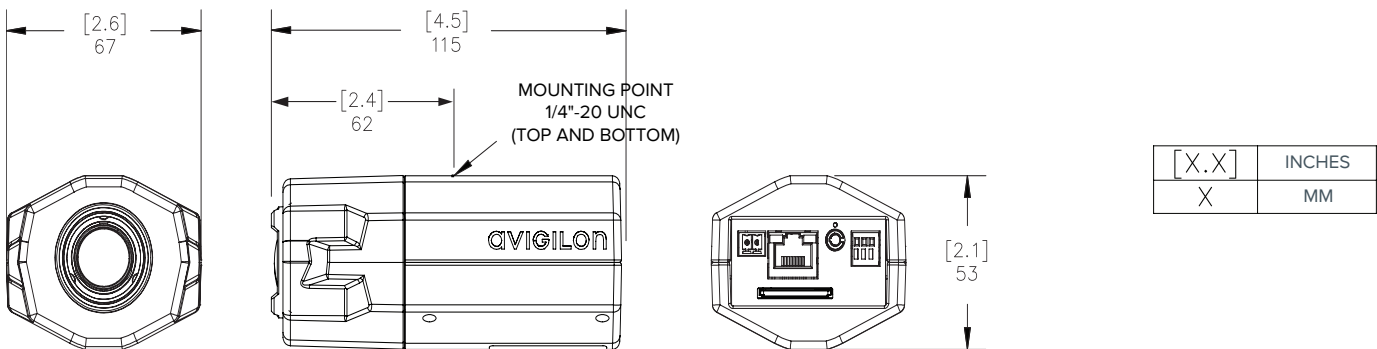

Outline Dimensions

4.7-84.6 mm lens

3-9 mm lens, 9-22 mm lens

Ordering Information

1.0-H3-B1	1.0 Megapixel Day/Night H.264 HD 4.7-84.6 mm Camera
1.0-H3-B2	1.0 Megapixel Day/Night H.264 HD 3-9 mm Camera
1.0-H3-B3	1.0 Megapixel Day/Night H.264 HD 9-22 mm Camera
1.3L-H3-B2	1.3 Megapixel H.264 HD 3-9 mm Camera with LightCatcher™ Technology
1.3L-H3-B3	1.3 Megapixel H.264 HD 9-22 mm Camera with LightCatcher™ Technology
2.0-H3-B1	2.0 Megapixel Day/Night H.264 HD 4.7-84.6 mm Camera
2.0-H3-B2	2.0 Megapixel Day/Night H.264 HD 3-9 mm Camera
2.0-H3-B3	2.0 Megapixel Day/Night H.264 HD 9-22 mm Camera
3.0W-H3-B2	3.0 Megapixel WDR Day/Night H.264 HD 3-9 mm Camera
3.0W-H3-B3	3.0 Megapixel WDR Day/Night H.264 HD 9-22 mm Camera
5.0-H3-B2	5.0 Megapixel Day/Night H.264 HD 3-9 mm Camera
5.0-H3-B3	5.0 Megapixel Day/Night H.264 HD 9-22 mm Camera