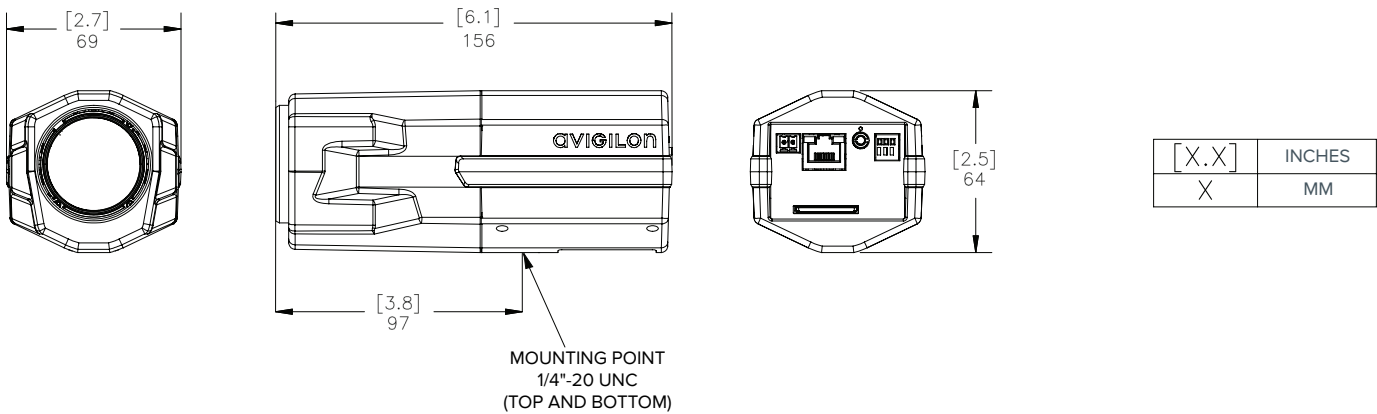

Specifications

ENVIRONMENTAL								
Operating Temperature	-10 °C to +50 °C (14 °F to 122 °F)							
Storage Temperature	-10 °C to +70 °C (14 °F to 158 °F)							
Humidity	0 - 95% non-condensing							
CERTIFICATIONS								
Safety	UL 60950	CSA 60950	EN 60950-1	CE	ROHS	WEEE	RCM	
Electromagnetic Emissions	FCC Part 15 Subpart B Class B		IC ICES-003 Class B		EN 55022 Class B			
Electromagnetic Immunity	EN 55024	EN 61000-4-2	EN 61000-4-3	EN 61000-4-4	EN 61000-4-5	EN 61000-4-6	EN 61000-4-11	

Outline Dimensions

4.7-84.6 mm lens